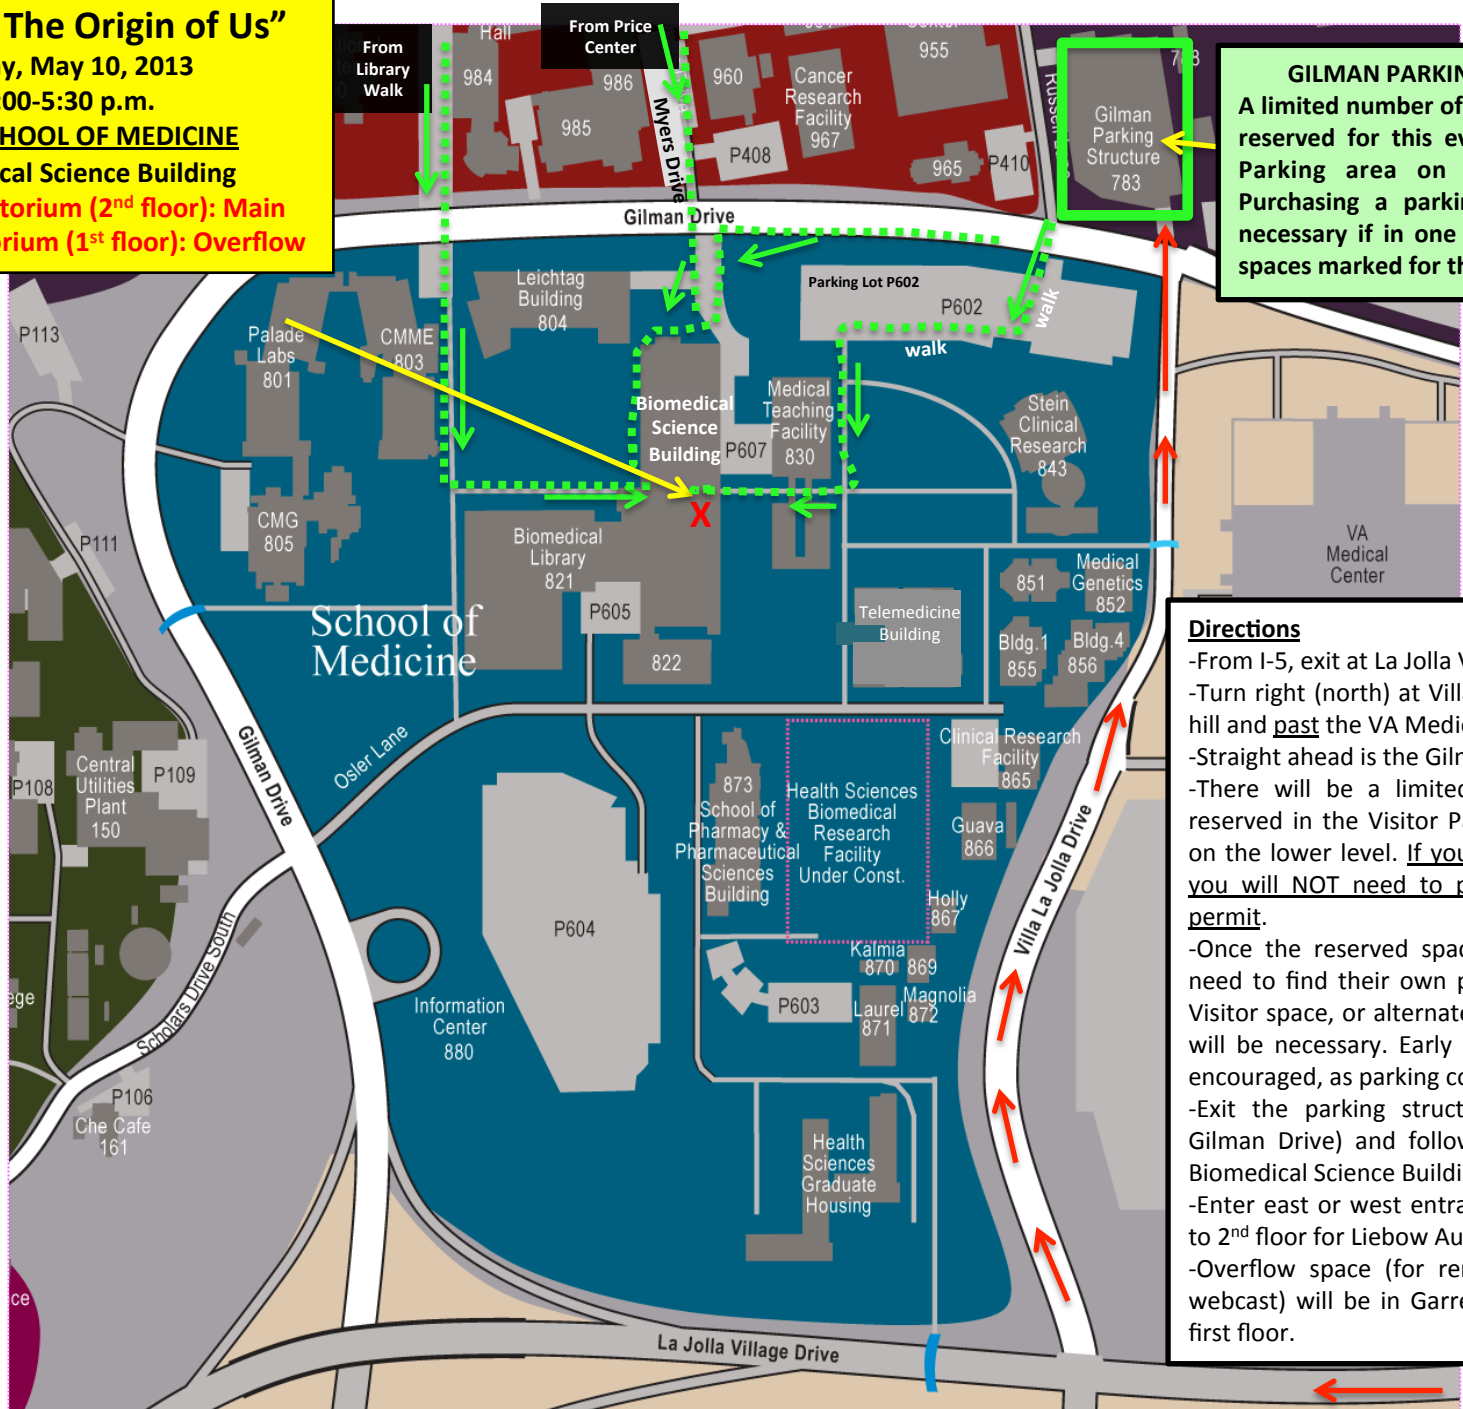

**CARTA SYMPOSIUM**  
**“Behaviorally Modern Humans: The Origin of Us”**  
 Friday, May 10, 2013  
 1:00-5:30 p.m.  
**UCSD SCHOOL OF MEDICINE**  
 Biomedical Science Building  
**Liebow Auditorium (2<sup>nd</sup> floor): Main**  
**Garren Auditorium (1<sup>st</sup> floor): Overflow**

# DIRECTIONS AND PARKING

**GILMAN PARKING STRUCTURE**  
 A limited number of free spaces will be reserved for this event in the Visitor Parking area on the lower level. Purchasing a parking permit is **NOT** necessary if in one of these Reserved spaces marked for this event.

← = walking paths from different areas of campus, all leading to the east or west entrance of the Biomedical Science Building

**Directions**

- From I-5, exit at La Jolla Village Drive and **go WEST**.
- Turn right (north) at Villa La Jolla Drive. Go up the hill and past the VA Medical Center on the right.
- Straight ahead is the Gilman Parking Structure.
- There will be a limited number of free spaces reserved in the Visitor Parking area for this event, on the lower level. If you use one of these spaces, you will NOT need to purchase a visitor parking permit.
- Once the reserved spaces are filled, visitors will need to find their own parking, at a non-reserved Visitor space, or alternate lot. Purchase of a permit will be necessary. Early arrival and carpooling are encouraged, as parking could be a challenge.
- Exit the parking structure to the south (along Gilman Drive) and follow pedestrian signs to the Biomedical Science Building (BSB).
- Enter east or west entrance to BSB. Take elevator to 2<sup>nd</sup> floor for Liebow Auditorium.
- Overflow space (for remote webcast viewing of webcast) will be in Garren Auditorium, located on first floor.

← I-5 exit